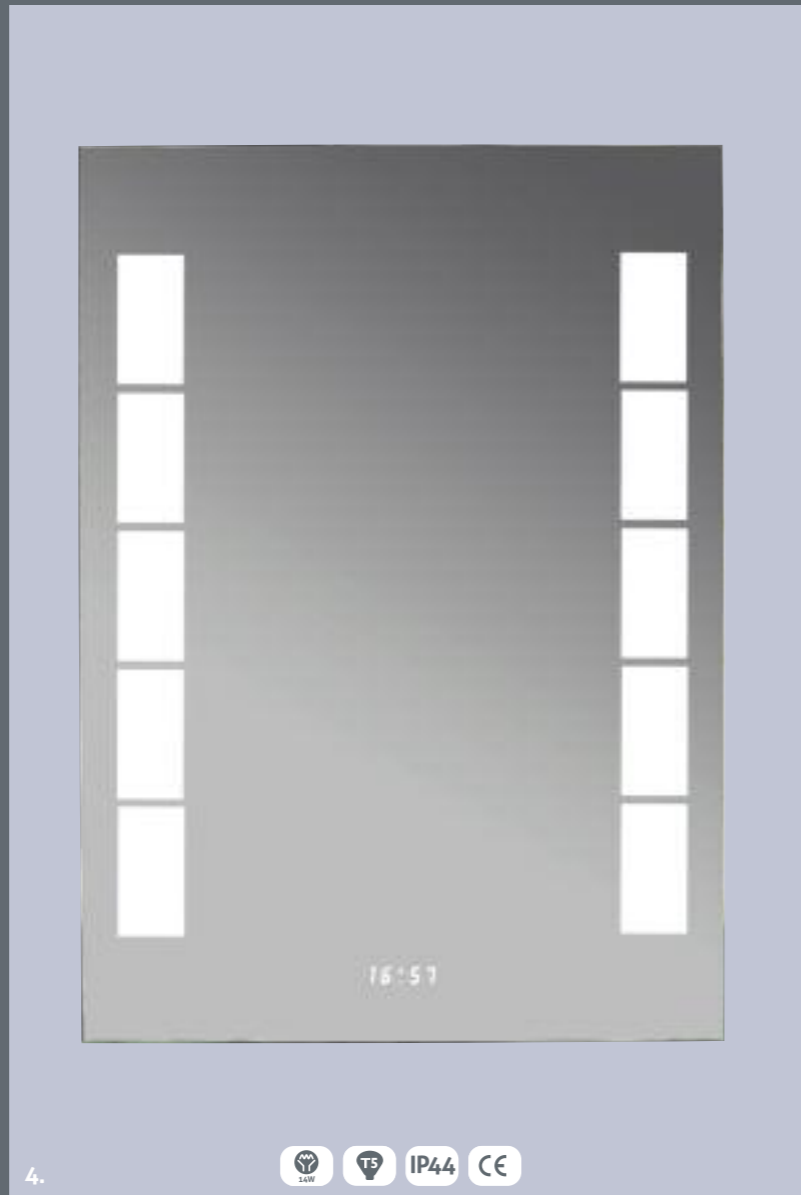

# mirrors & cabinets

Every successful bathroom has a beautiful mirror at its heart. Utilised effectively, they can add a touch of elegance, practicality or even drama to the finished room, being as subtle or as bold as you desire.

**illuminated  
mirrors**  
p250

**mirrors**  
p254

**wall cabinets  
including  
illuminated**  
p256

mirrors  
&  
cabinets

illuminated mirrors with digital clock

- IP44 IP Rating
- Bulb Wattage
- CE CE Approved
- Bulb Sizes
- LED Light Emitting Diode

- 5. Ruby Mirror W 900 x D 600 £244
- 6. Evie Mirror W 800 x D 600 £254
- 7. Bryony Mirror W 600 x D 800 £254
- 8. Amelia Mirror W 600 x D 600 £244

**Infra red**  
Our mirrors are activated by infra red motion sensors

mirrors  
&  
cabinets

illuminated mirrors

- IP44 IP Rating
- LED Light Emitting Diodes
- Bulb Wattage
- CE CE Approved
- Bulb Sizes

- |                   |               |      |
|-------------------|---------------|------|
| 1. Alexis Mirror  | W 500 x D 700 | £209 |
| 2. Cara Mirror    | W 500 x D 700 | £209 |
| 3. Nadine Mirror  | W 600 x D 800 | £224 |
| 4. Davina Mirror  | W 500 x D 700 | £198 |
| 5. Irene Mirror   | W 700 x D 500 | £209 |
| 6. Jasmine Mirror | W 600 x D 600 | £209 |