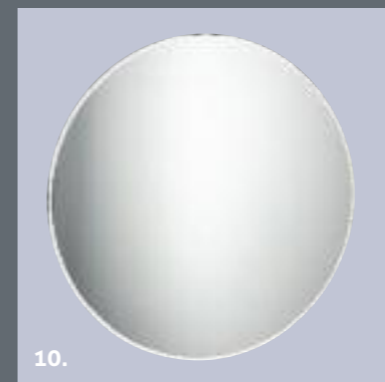

mirrors  
&  
cabinets

illuminated mirrors

- IP44 IP Rating
- LED Light Emitting Diodes
- Bulb Wattage
- CE CE Approved
- Bulb Sizes

- |                   |               |      |
|-------------------|---------------|------|
| 1. Alexis Mirror  | W 500 x D 700 | £209 |
| 2. Cara Mirror    | W 500 x D 700 | £209 |
| 3. Nadine Mirror  | W 600 x D 800 | £224 |
| 4. Davina Mirror  | W 500 x D 700 | £198 |
| 5. Irene Mirror   | W 700 x D 500 | £209 |
| 6. Jasmine Mirror | W 600 x D 600 | £209 |

Infra red  
Our mirrors are activated by infra red motion sensors

Infra red  
Our mirrors are activated by infra red motion sensors

- |                    |                |      |
|--------------------|----------------|------|
| 7. Lynda Mirror    | W 1000 x D 700 | £229 |
| 8. Rochelle Mirror | W 500 x D 700  | £224 |
| 9. Tessa Mirror    | W 400 x D 600  | £188 |
| 10. Cristal Mirror | W 600 x D 800  | £209 |
| 11. Miya Mirror    | W 600 x D 800  | £209 |

mirrors  
&  
cabinets

mirrors

- |                                  |                |      |
|----------------------------------|----------------|------|
| 1. Eleanor Mirror                | W 600 x D 600  | £99  |
| 2. Keira Mirror with Glass Shelf | W 650 x D 900  | £109 |
| 3. Erika Mirror with Glass Shelf | W 650 x D 900  | £109 |
| 4. Angel Mirror with Glass Shelf | W 500 x D 900  | £109 |
| 5. Ronin 700 Mirror              | W 500 x D 700  | £97  |
| 6. Ronin 900 Mirror              | W 900 x D 600  | £107 |
| 7. Ronin 1000 Mirror             | W 400 x D 1000 | £117 |