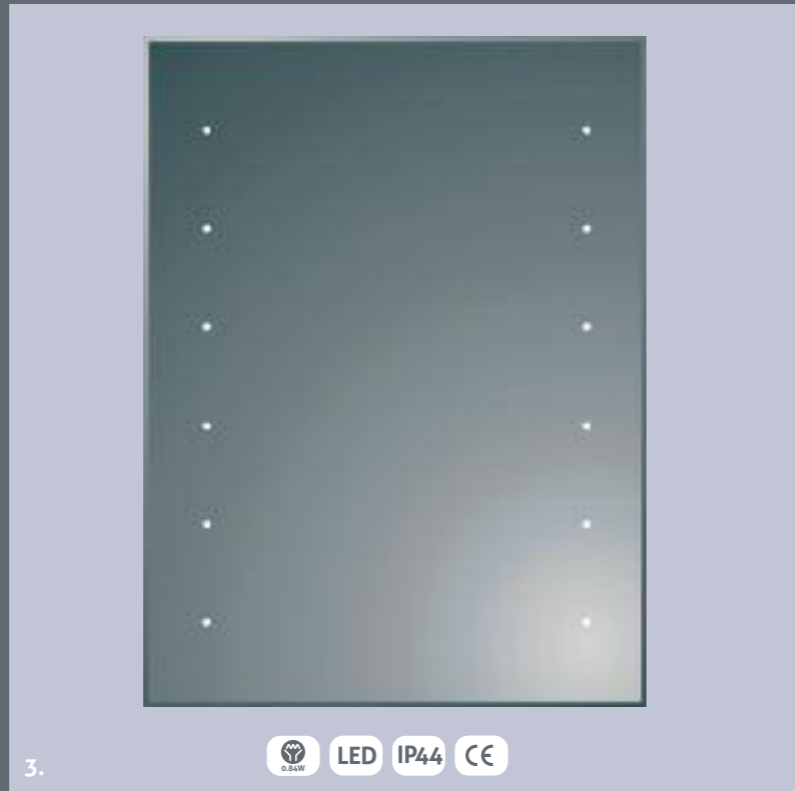

mirrors  
&  
cabinets

illuminated mirrors

- IP44 IP Rating
- LED Light Emitting Diodes
- Bulb Wattage
- CE CE Approved
- Bulb Sizes

- |                   |               |      |
|-------------------|---------------|------|
| 1. Alexis Mirror  | W 500 x D 700 | £209 |
| 2. Cara Mirror    | W 500 x D 700 | £209 |
| 3. Nadine Mirror  | W 600 x D 800 | £224 |
| 4. Davina Mirror  | W 500 x D 700 | £198 |
| 5. Irene Mirror   | W 700 x D 500 | £209 |
| 6. Jasmine Mirror | W 600 x D 600 | £209 |