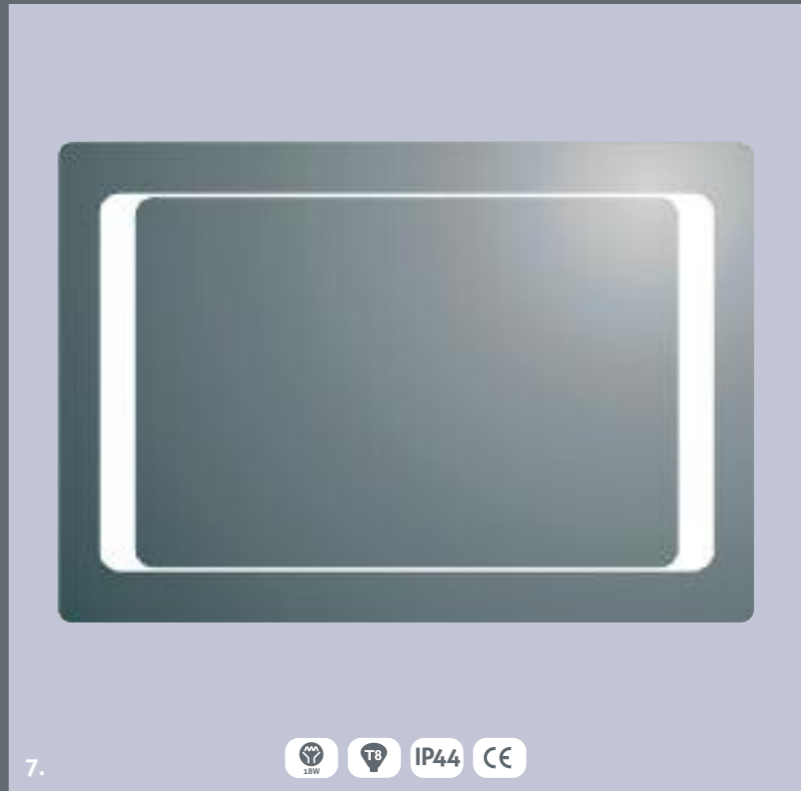

Infra red
Our mirrors are activated by infra red motion sensors

Infra red
Our mirrors are activated by infra red motion sensors

7. Lynda Mirror	W 1000 x D 700	£229
8. Rochelle Mirror	W 500 x D 700	£224
9. Tessa Mirror	W 400 x D 600	£188
10. Cristal Mirror	W 600 x D 800	£209
11. Miya Mirror	W 600 x D 800	£209