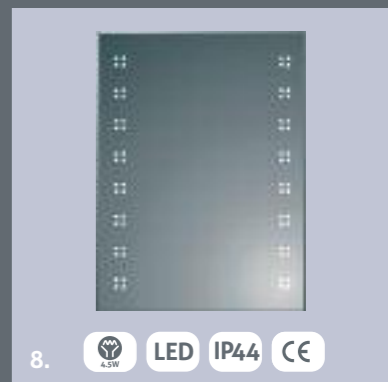

mirrors  
&  
cabinets

illuminated mirrors

- IP44 IP Rating
- LED Light Emitting Diodes
- Bulb Wattage
- CE CE Approved
- Bulb Sizes

- |                   |               |      |
|-------------------|---------------|------|
| 1. Alexis Mirror  | W 500 x D 700 | £209 |
| 2. Cara Mirror    | W 500 x D 700 | £209 |
| 3. Nadine Mirror  | W 600 x D 800 | £224 |
| 4. Davina Mirror  | W 500 x D 700 | £198 |
| 5. Irene Mirror   | W 700 x D 500 | £209 |
| 6. Jasmine Mirror | W 600 x D 600 | £209 |

Infra red  
Our mirrors are activated by infra red motion sensors

Infra red  
Our mirrors are activated by infra red motion sensors

- |                    |                |      |
|--------------------|----------------|------|
| 7. Lynda Mirror    | W 1000 x D 700 | £229 |
| 8. Rochelle Mirror | W 500 x D 700  | £224 |
| 9. Tessa Mirror    | W 400 x D 600  | £188 |
| 10. Cristal Mirror | W 600 x D 800  | £209 |
| 11. Miya Mirror    | W 600 x D 800  | £209 |