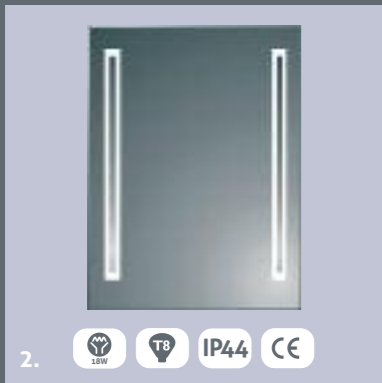

**illuminated  
mirrors**  
p250

**mirrors**  
p254

**wall cabinets  
including  
illuminated**  
p256

mirrors  
&  
cabinets

illuminated mirrors with digital clock

- IP44 IP Rating
- Bulb Wattage
- CE CE Approved
- Bulb Sizes
- LED Light Emitting Diode

- 1. Nola Mirror W 500 x D 700 £233
- 2. Tilly Mirror W 600 x D 800 £244
- 3. Kimi Mirror W 600 x D 800 £244
- 4. Poppy Mirror W 500 x D 700 £244

**Infra red**  
Our mirrors are activated by infra red motion sensors

- 5. Ruby Mirror W 900 x D 600 £244
- 6. Evie Mirror W 800 x D 600 £254
- 7. Bryony Mirror W 600 x D 800 £254
- 8. Amelia Mirror W 600 x D 600 £244

**Infra red**  
Our mirrors are activated by infra red motion sensors

mirrors  
&  
cabinets

illuminated mirrors

- IP44 IP Rating
- LED Light Emitting Diodes
- Bulb Wattage
- CE CE Approved
- Bulb Sizes

- |                   |               |      |
|-------------------|---------------|------|
| 1. Alexis Mirror  | W 500 x D 700 | £209 |
| 2. Cara Mirror    | W 500 x D 700 | £209 |
| 3. Nadine Mirror  | W 600 x D 800 | £224 |
| 4. Davina Mirror  | W 500 x D 700 | £198 |
| 5. Irene Mirror   | W 700 x D 500 | £209 |
| 6. Jasmine Mirror | W 600 x D 600 | £209 |