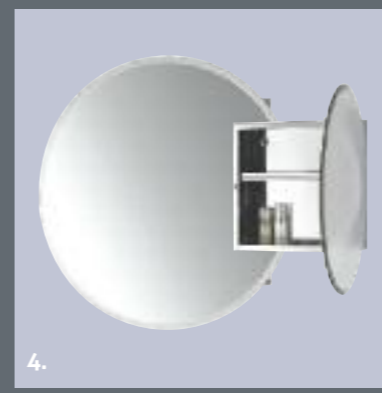

wall cabinets in stainless steel