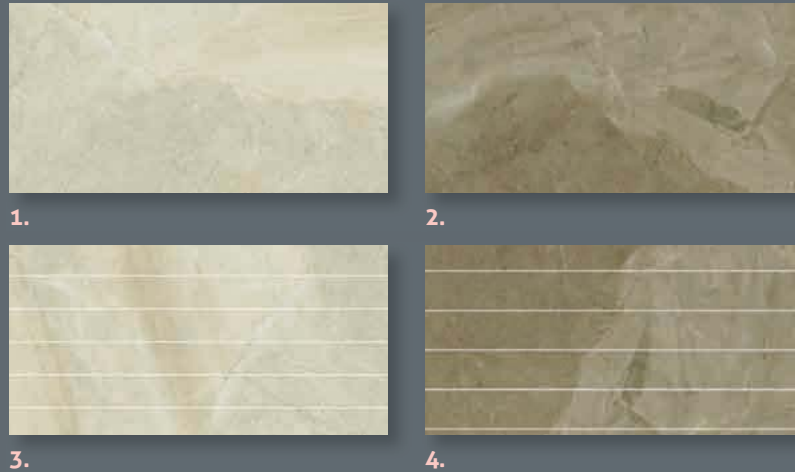

g-stone

wall tiles