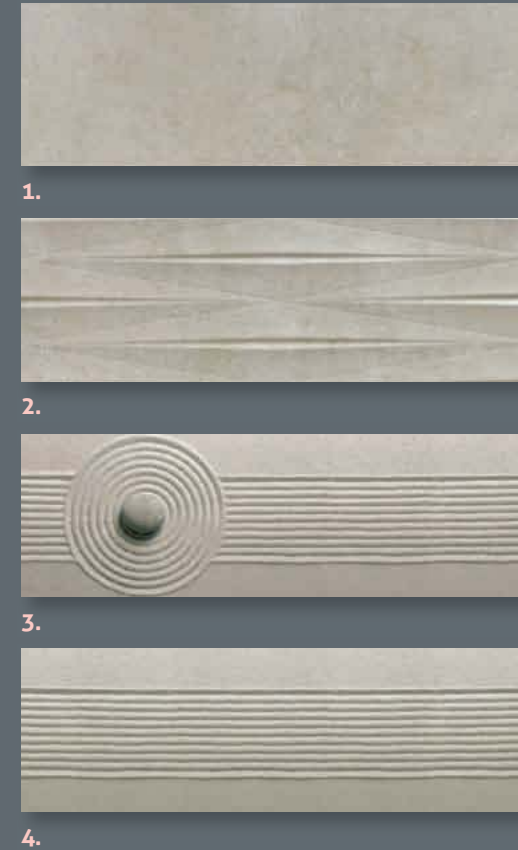

Tiles sold per box unless stated each or per sheet.

quantum

wall tiles

Sable Decor tiles are digitally printed to simulate a textured tile

floor tile

- 1. Quantum Grey**
251 x 756mm ceramic wall tile
7 tiles per box 1.33 m² per box
£40 per m²
- 2. Quantum Grey Hill**
251 x 756mm ceramic wall tile
7 tiles per box 1.33 m² per box
£52 per m²
- 3. Sable Decor A**
251 x 756mm ceramic wall tile
£36 each
- 4. Sable Decor B**
251 x 756mm ceramic wall tile
£36 each
- 5. Quantum Next Grey**
426 x 426mm ceramic floor tile
6 tiles per box 1.08 m² per box
£32 per m²