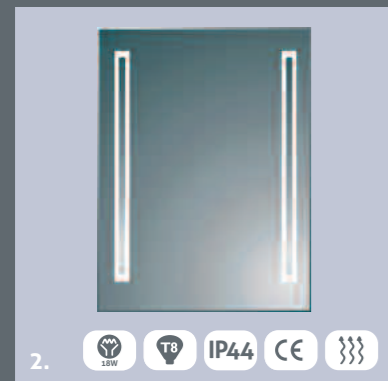

- IP IP Rating
- Bulb Wattage
- CE CE Approved
- Bulb Sizes
- LED Light Emitting Diode
- Demister Pad

- |                   |               |      |
|-------------------|---------------|------|
| 7. Nola Mirror    | W 500 x D 700 | £247 |
| 8. Tilly Mirror   | W 600 x D 800 | £259 |
| 9. Ruby Mirror    | W 900 x D 600 | £259 |
| 10. Evie Mirror   | W 900 x D 600 | £270 |
| 11. Bryony Mirror | W 600 x D 800 | £270 |
| 12. Amelia Mirror | W 600 x D 600 | £259 |

**Infra red**  
Our mirrors are activated by infra red motion sensors

Please note all sensors must be 100mm away from any surface including walls.

mirrors  
&  
cabinets

illuminated mirrors

- |                   |               |      |
|-------------------|---------------|------|
| 1. Alexis Mirror  | W 500 x D 700 | £222 |
| 2. Cara Mirror    | W 500 x D 700 | £222 |
| 3. Mercury Mirror | W 450 x D 700 | £226 |
| 4. Davina Mirror  | W 500 x D 700 | £210 |
| 5. Nadine Mirror  | W 600 x D 800 | £238 |
| 6. Jasmine Mirror | W 600 x D 600 | £222 |
| 7. Irene Mirror   | W 700 x D 500 | £222 |

Infra red  
Our mirrors are  
activated by infra  
red motion sensors

Please note all sensors must be 100mm away from any surface including walls.

Demister pads help to  
keep your mirror clear –  
look out for the symbol

- IP Rating
- Bulb Wattage
- CE Approved
- Bulb Sizes
- Light Emitting Diode
- Demister Pad

- |                     |                |      |
|---------------------|----------------|------|
| 8. Dino Mirror      | W 800 x D 600  | £244 |
| 9. Lynda Mirror     | W 1000 x D 700 | £243 |
| 10. Rochelle Mirror | W 500 x D 700  | £238 |
| 11. Tessa Mirror    | W 400 x D 600  | £200 |
| 12. Cristal Mirror  | W 600 x D 800  | £222 |
| 13. Miya Mirror     | W 600 x D 800  | £222 |