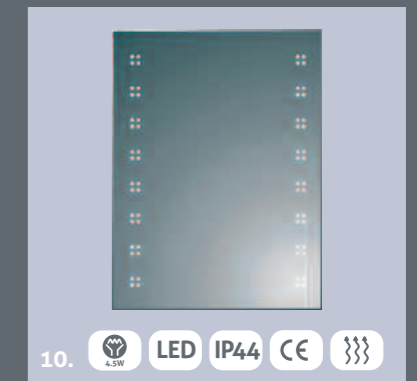

- IP IP Rating
- Bulb Wattage
- CE CE Approved
- Bulb Sizes
- LED Light Emitting Diode
- Demister Pad

- |                   |               |      |
|-------------------|---------------|------|
| 7. Nola Mirror    | W 500 x D 700 | £247 |
| 8. Tilly Mirror   | W 600 x D 800 | £259 |
| 9. Ruby Mirror    | W 900 x D 600 | £259 |
| 10. Evie Mirror   | W 900 x D 600 | £270 |
| 11. Bryony Mirror | W 600 x D 800 | £270 |
| 12. Amelia Mirror | W 600 x D 600 | £259 |

**Infra red**  
Our mirrors are activated by infra red motion sensors

Please note all sensors must be 100mm away from any surface including walls.

mirrors  
&  
cabinets

illuminated mirrors

- |                   |               |      |
|-------------------|---------------|------|
| 1. Alexis Mirror  | W 500 x D 700 | £222 |
| 2. Cara Mirror    | W 500 x D 700 | £222 |
| 3. Mercury Mirror | W 450 x D 700 | £226 |
| 4. Davina Mirror  | W 500 x D 700 | £210 |
| 5. Nadine Mirror  | W 600 x D 800 | £238 |
| 6. Jasmine Mirror | W 600 x D 600 | £222 |
| 7. Irene Mirror   | W 700 x D 500 | £222 |

Infra red  
Our mirrors are  
activated by infra  
red motion sensors

Please note all sensors must be 100mm away from any surface including walls.

Demister pads help to  
keep your mirror clear –  
look out for the symbol

- IP Rating
- Bulb Wattage
- CE Approved
- Bulb Sizes
- Light Emitting Diode
- Demister Pad

- |                     |                |      |
|---------------------|----------------|------|
| 8. Dino Mirror      | W 800 x D 600  | £244 |
| 9. Lynda Mirror     | W 1000 x D 700 | £243 |
| 10. Rochelle Mirror | W 500 x D 700  | £238 |
| 11. Tessa Mirror    | W 400 x D 600  | £200 |
| 12. Cristal Mirror  | W 600 x D 800  | £222 |
| 13. Miya Mirror     | W 600 x D 800  | £222 |