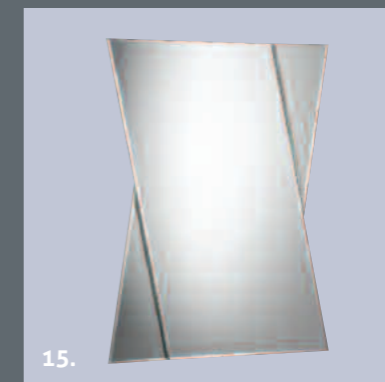

Infra red  
Our mirrors are  
activated by infra  
red motion sensors

Please note all sensors must be 100mm away from any surface including walls.

mirrors  
&  
cabinets

mirrors

- |                                  |                |      |
|----------------------------------|----------------|------|
| 1. Eleanor Mirror                | W 600 x D 600  | £105 |
| 2. Keira Mirror with Glass Shelf | W 650 x D 900  | £116 |
| 3. Erika Mirror with Glass Shelf | W 650 x D 900  | £116 |
| 4. Angel Mirror with Glass Shelf | W 500 x D 900  | £116 |
| 5. Ronin 700 Mirror              | W 500 x D 700  | £103 |
| 6. Ronin 900 Mirror              | W 900 x D 600  | £114 |
| 7. Ronin 1000 Mirror             | W 400 x D 1000 | £125 |

- |                                       |               |      |                                      |               |      |
|---------------------------------------|---------------|------|--------------------------------------|---------------|------|
| 8. Aerio Mirror                       | W 450 x D 600 | £61  | 13. Lara Mirror with 4 Glass Shelves | W 800 x D 800 | £165 |
| 9. Altima Mirror                      | W 450 x D 600 | £61  | 14. Annisha Mirror                   | W 600 x D 600 | £61  |
| 10. Nova Mirror                       | W 450 x D 600 | £61  | 15. Shanon Mirror                    | W 600 x D 800 | £116 |
| 11. Cirrus Mirror                     | W 600 x D 800 | £81  | 16. Naomi Mirror                     | W 550 x D 750 | £105 |
| 12. Lacey Mirror with 4 Glass Shelves | W 800 x D 800 | £165 | 17. Jessie Mirror with Glass Shelf   | W 500 x D 700 | £61  |