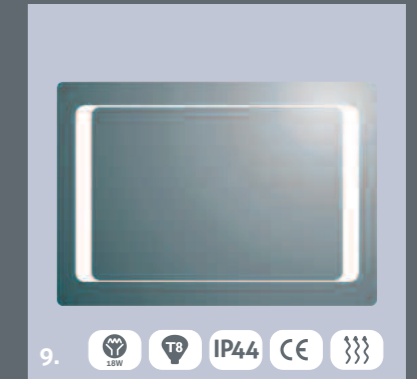

- IP IP Rating
- Bulb Wattage
- CE CE Approved
- Bulb Sizes
- LED Light Emitting Diode
- Demister Pad

- |                   |               |      |
|-------------------|---------------|------|
| 7. Nola Mirror    | W 500 x D 700 | £247 |
| 8. Tilly Mirror   | W 600 x D 800 | £259 |
| 9. Ruby Mirror    | W 900 x D 600 | £259 |
| 10. Evie Mirror   | W 900 x D 600 | £270 |
| 11. Bryony Mirror | W 600 x D 800 | £270 |
| 12. Amelia Mirror | W 600 x D 600 | £259 |

**Infra red**  
Our mirrors are activated by infra red motion sensors

Please note all sensors must be 100mm away from any surface including walls.

mirrors  
&  
cabinets

illuminated mirrors

- |                   |               |      |
|-------------------|---------------|------|
| 1. Alexis Mirror  | W 500 x D 700 | £222 |
| 2. Cara Mirror    | W 500 x D 700 | £222 |
| 3. Mercury Mirror | W 450 x D 700 | £226 |
| 4. Davina Mirror  | W 500 x D 700 | £210 |
| 5. Nadine Mirror  | W 600 x D 800 | £238 |
| 6. Jasmine Mirror | W 600 x D 600 | £222 |
| 7. Irene Mirror   | W 700 x D 500 | £222 |

Infra red  
Our mirrors are  
activated by infra  
red motion sensors

Please note all sensors must be 100mm away from any surface including walls.

Demister pads help to  
keep your mirror clear –  
look out for the symbol

- IP Rating
- Bulb Wattage
- CE Approved
- Bulb Sizes
- Light Emitting Diode
- Demister Pad

- |                     |                |      |
|---------------------|----------------|------|
| 8. Dino Mirror      | W 800 x D 600  | £244 |
| 9. Lynda Mirror     | W 1000 x D 700 | £243 |
| 10. Rochelle Mirror | W 500 x D 700  | £238 |
| 11. Tessa Mirror    | W 400 x D 600  | £200 |
| 12. Cristal Mirror  | W 600 x D 800  | £222 |
| 13. Miya Mirror     | W 600 x D 800  | £222 |