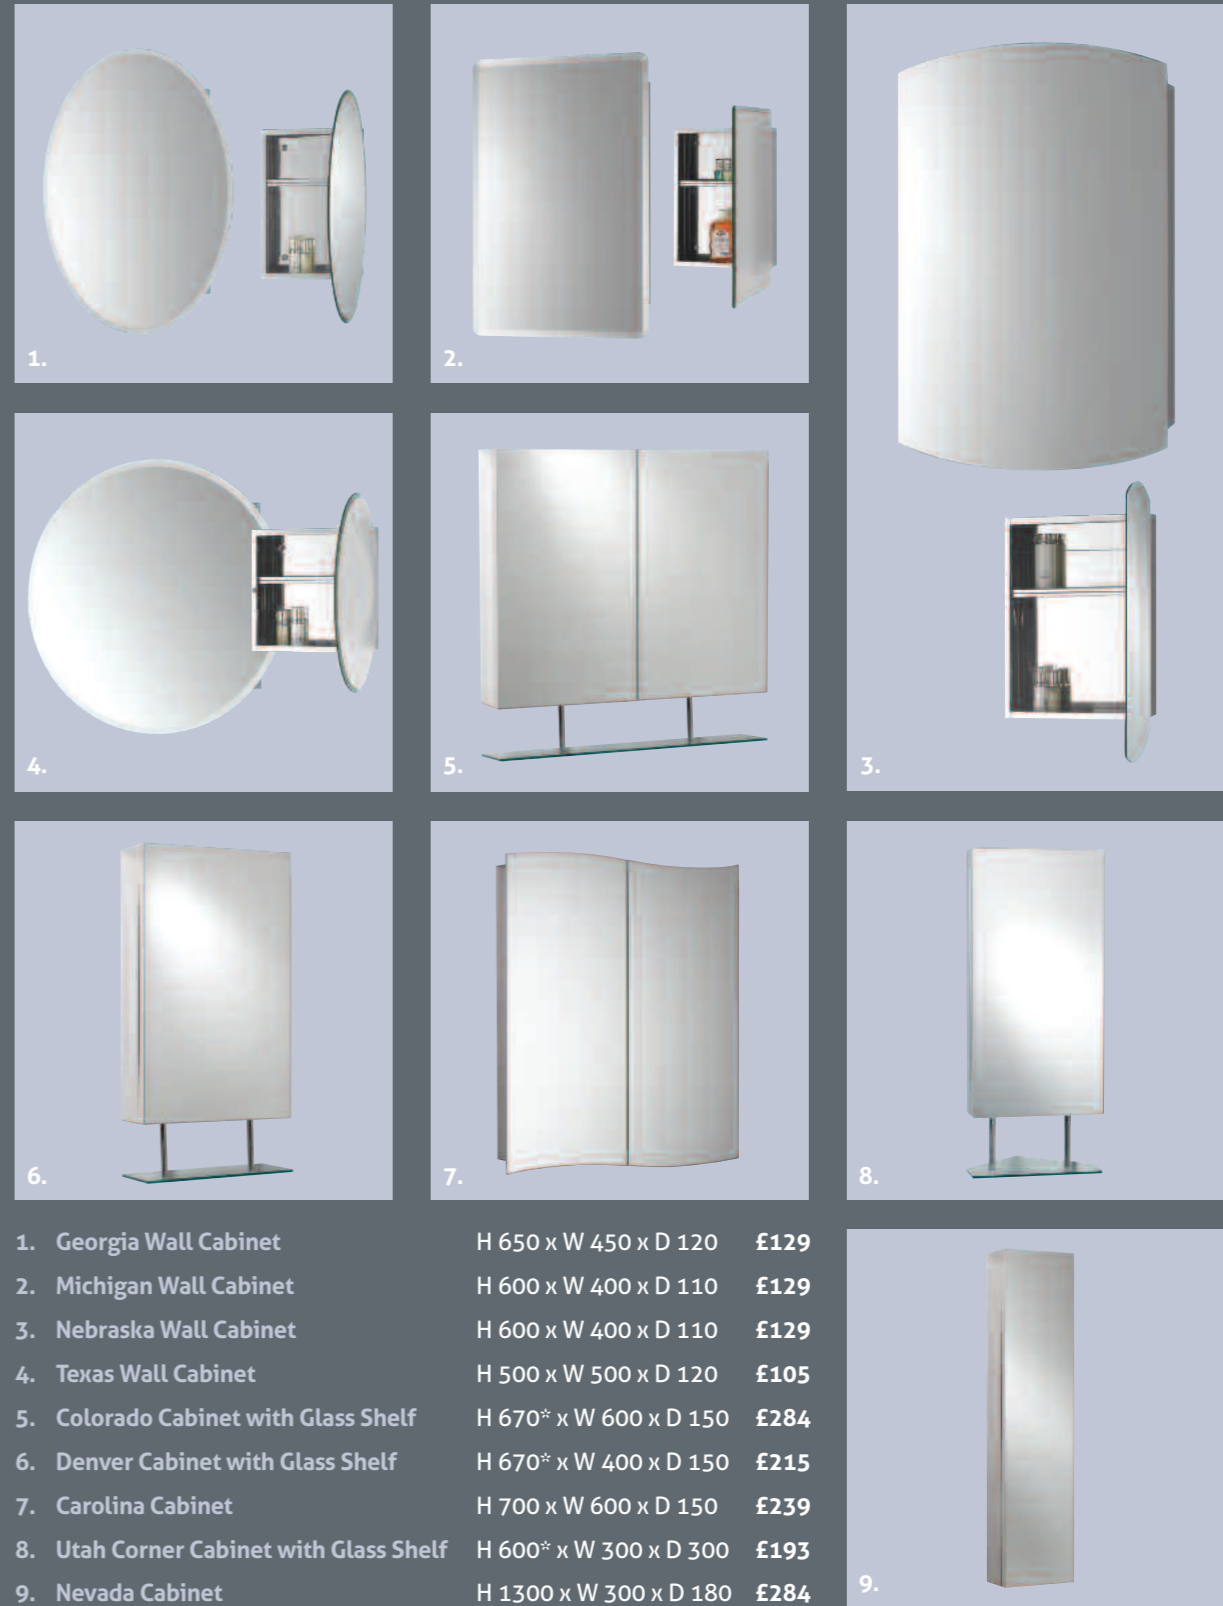

wall cabinets in stainless steel

1. Georgia Wall Cabinet H 650 x W 450 x D 120 £129
2. Michigan Wall Cabinet H 600 x W 400 x D 110 £129
3. Nebraska Wall Cabinet H 600 x W 400 x D 110 £129
4. Texas Wall Cabinet H 500 x W 500 x D 120 £105
5. Colorado Cabinet with Glass Shelf H 670* x W 600 x D 150 £284
6. Denver Cabinet with Glass Shelf H 670* x W 400 x D 150 £215
7. Carolina Cabinet H 700 x W 600 x D 150 £239
8. Utah Corner Cabinet with Glass Shelf H 600* x W 300 x D 300 £193
9. Nevada Cabinet H 1300 x W 300 x D 180 £284

*The above measurements are for the cabinet only. Please add 140mm to height for additional shelf.