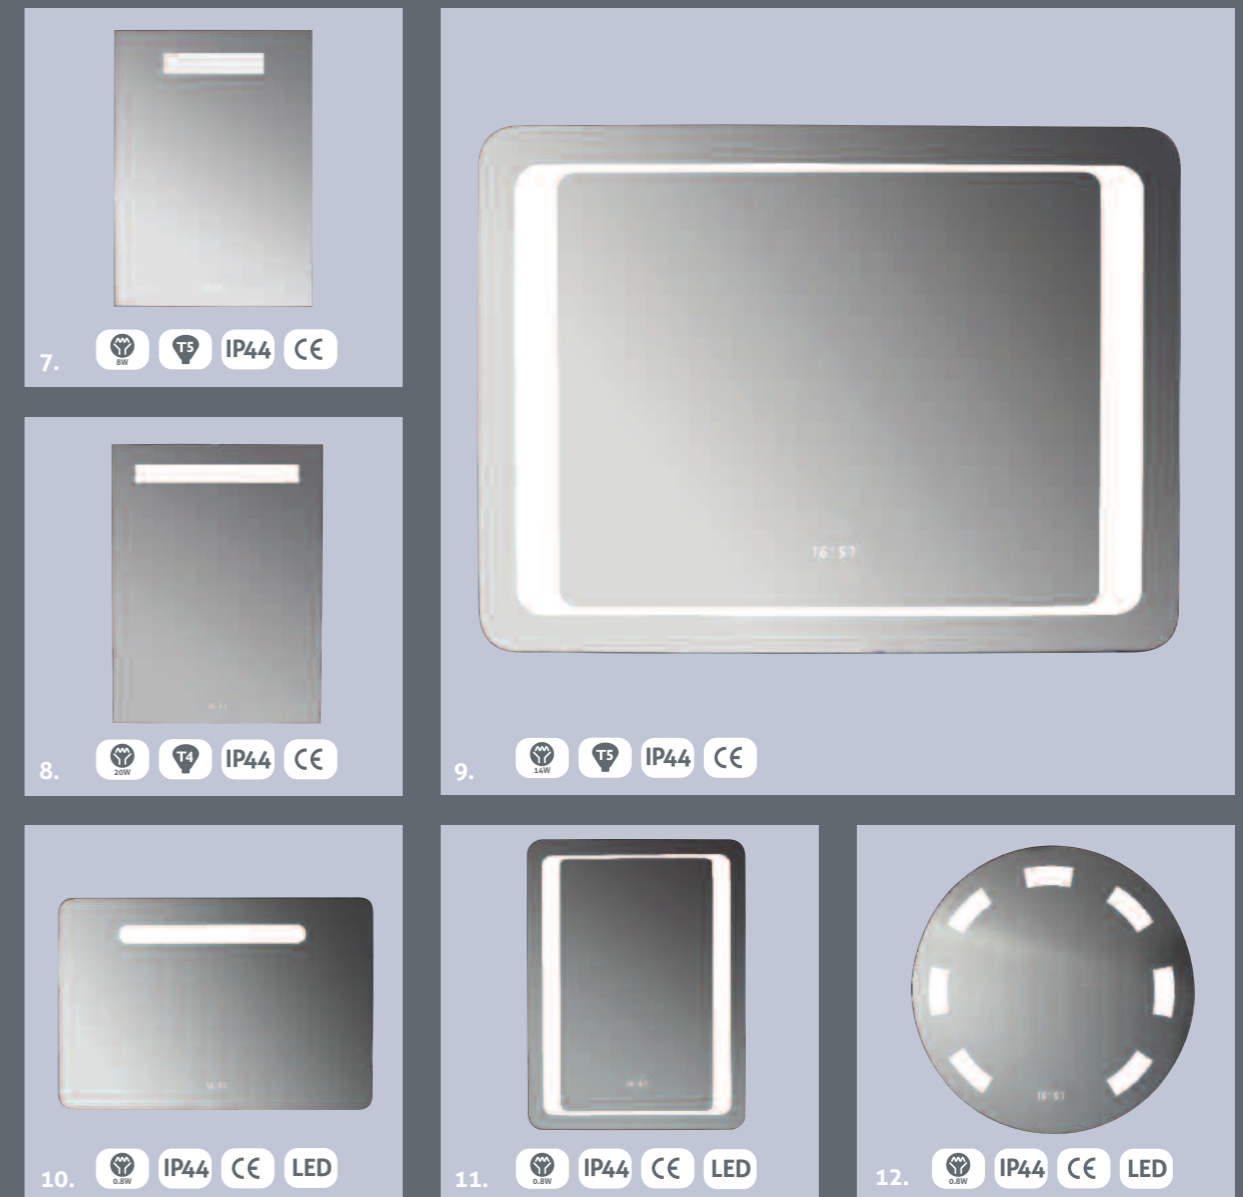

**illuminated  
mirrors**  
p254

**mirrors**  
p258

**wall cabinets  
including  
illuminated**  
p260

mirrors  
&  
cabinets

illuminated mirrors with digital clock

- |                   |               |      |
|-------------------|---------------|------|
| 1. Lanos Mirror   | W 600 x D 800 | £252 |
| 2. Tacoma Mirror  | W 500 x D 700 | £245 |
| 3. Electra Mirror | W 600 x D 800 | £265 |
| 4. Kimi Mirror    | W 600 x D 800 | £259 |
| 5. Poppy Mirror   | W 500 x D 700 | £259 |
| 6. Titan Mirror   | W 800 x D 600 | £274 |

**Infra red**  
Our mirrors are activated by infra red motion sensors

Please note all sensors must be 100mm away from any surface including walls.

Demister pads help to keep your mirror clear – look out for the symbol

- IP IP Rating
- Bulb Wattage
- CE CE Approved
- Bulb Sizes
- LED Light Emitting Diode
- Demister Pad

- |                   |               |      |
|-------------------|---------------|------|
| 7. Nola Mirror    | W 500 x D 700 | £247 |
| 8. Tilly Mirror   | W 600 x D 800 | £259 |
| 9. Ruby Mirror    | W 900 x D 600 | £259 |
| 10. Evie Mirror   | W 900 x D 600 | £270 |
| 11. Bryony Mirror | W 600 x D 800 | £270 |
| 12. Amelia Mirror | W 600 x D 600 | £259 |

- IP Rating
- Bulb Wattage
- CE Approved
- Bulb Sizes
- Light Emitting Diode
- Demister Pad

- |                     |                |      |
|---------------------|----------------|------|
| 8. Dino Mirror      | W 800 x D 600  | £244 |
| 9. Lynda Mirror     | W 1000 x D 700 | £243 |
| 10. Rochelle Mirror | W 500 x D 700  | £238 |
| 11. Tessa Mirror    | W 400 x D 600  | £200 |
| 12. Cristal Mirror  | W 600 x D 800  | £222 |
| 13. Miya Mirror     | W 600 x D 800  | £222 |