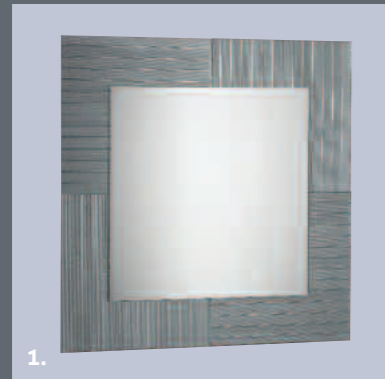

mirrors
&
cabinets

mirrors

1. Eleanor Mirror	W 600 x D 600	£105
2. Keira Mirror with Glass Shelf	W 650 x D 900	£116
3. Erika Mirror with Glass Shelf	W 650 x D 900	£116
4. Angel Mirror with Glass Shelf	W 500 x D 900	£116
5. Ronin 700 Mirror	W 500 x D 700	£103
6. Ronin 900 Mirror	W 900 x D 600	£114
7. Ronin 1000 Mirror	W 400 x D 1000	£125