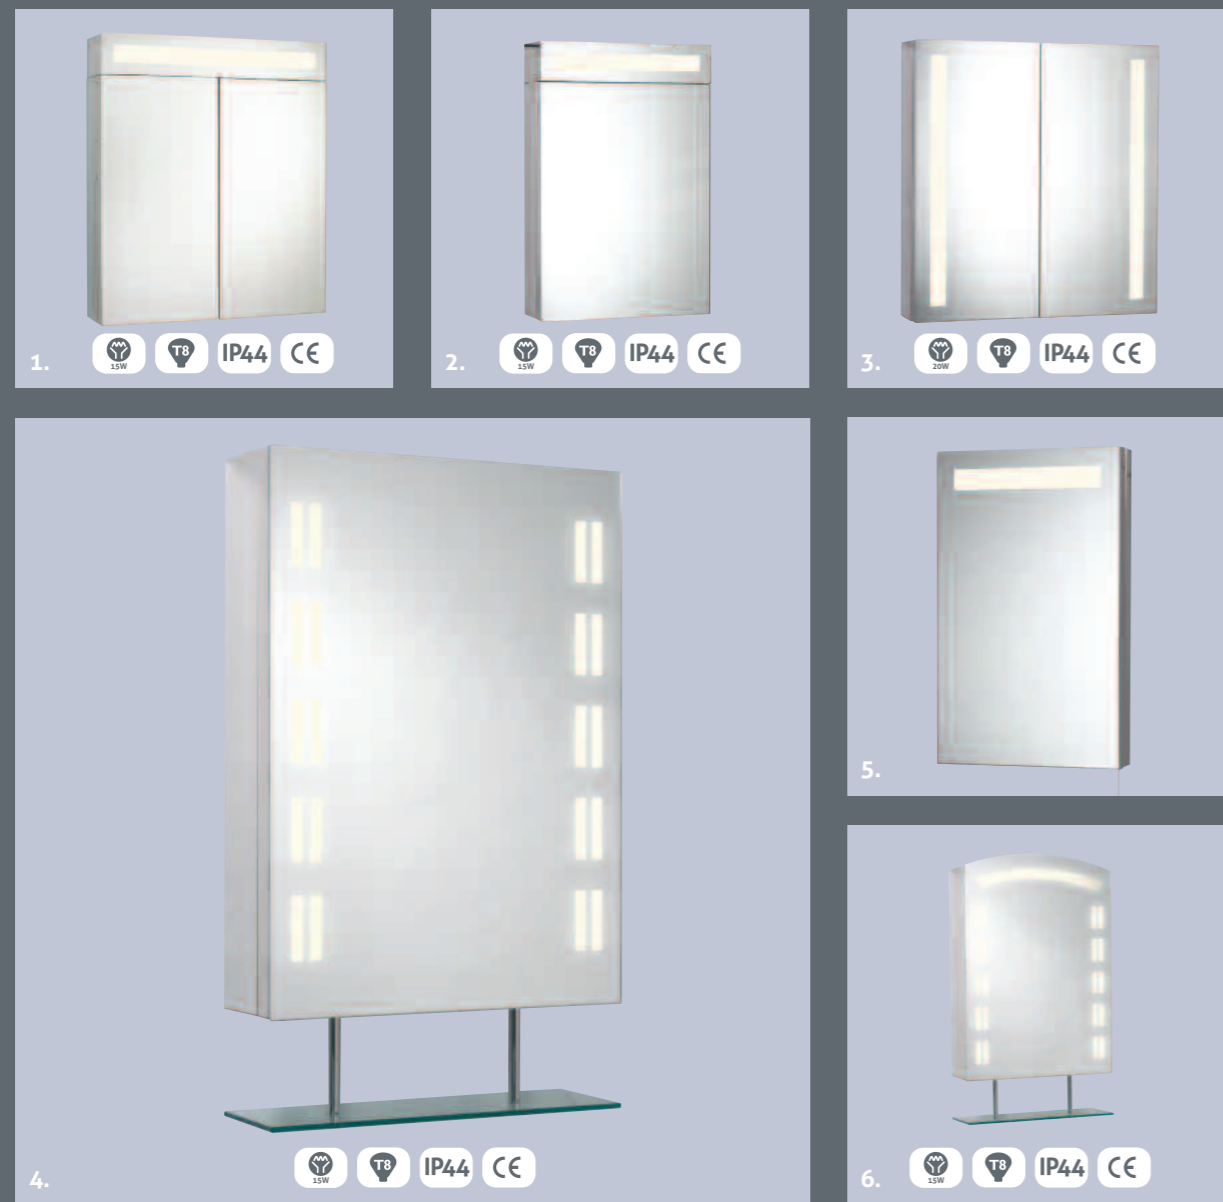

illuminated wall cabinets in stainless steel

1. Iowa Illuminated Cabinet H 700 x W 600 x D 150 £320
2. Montana Illuminated Cabinet H 700 x W 500 x D 150 £284
3. Indiana Illuminated Cabinet H 700 x W 650 x D 150 £330
4. Arizona Illuminated Cabinet with Glass Shelf H 700* x W 500 x D 150 £296
5. Oregon Illuminated Corner Cabinet H 600 x W 360 x D 260 £215
6. Alabama Illuminated Cabinet with Glass Shelf H 700* x W 500 x D 150 £296

- IP IP Rating
- W Bulb Wattage
- CE CE Approved
- T8 Bulb Sizes

*The above measurements are for the cabinet only. Please add 140mm to height for additional shelf.