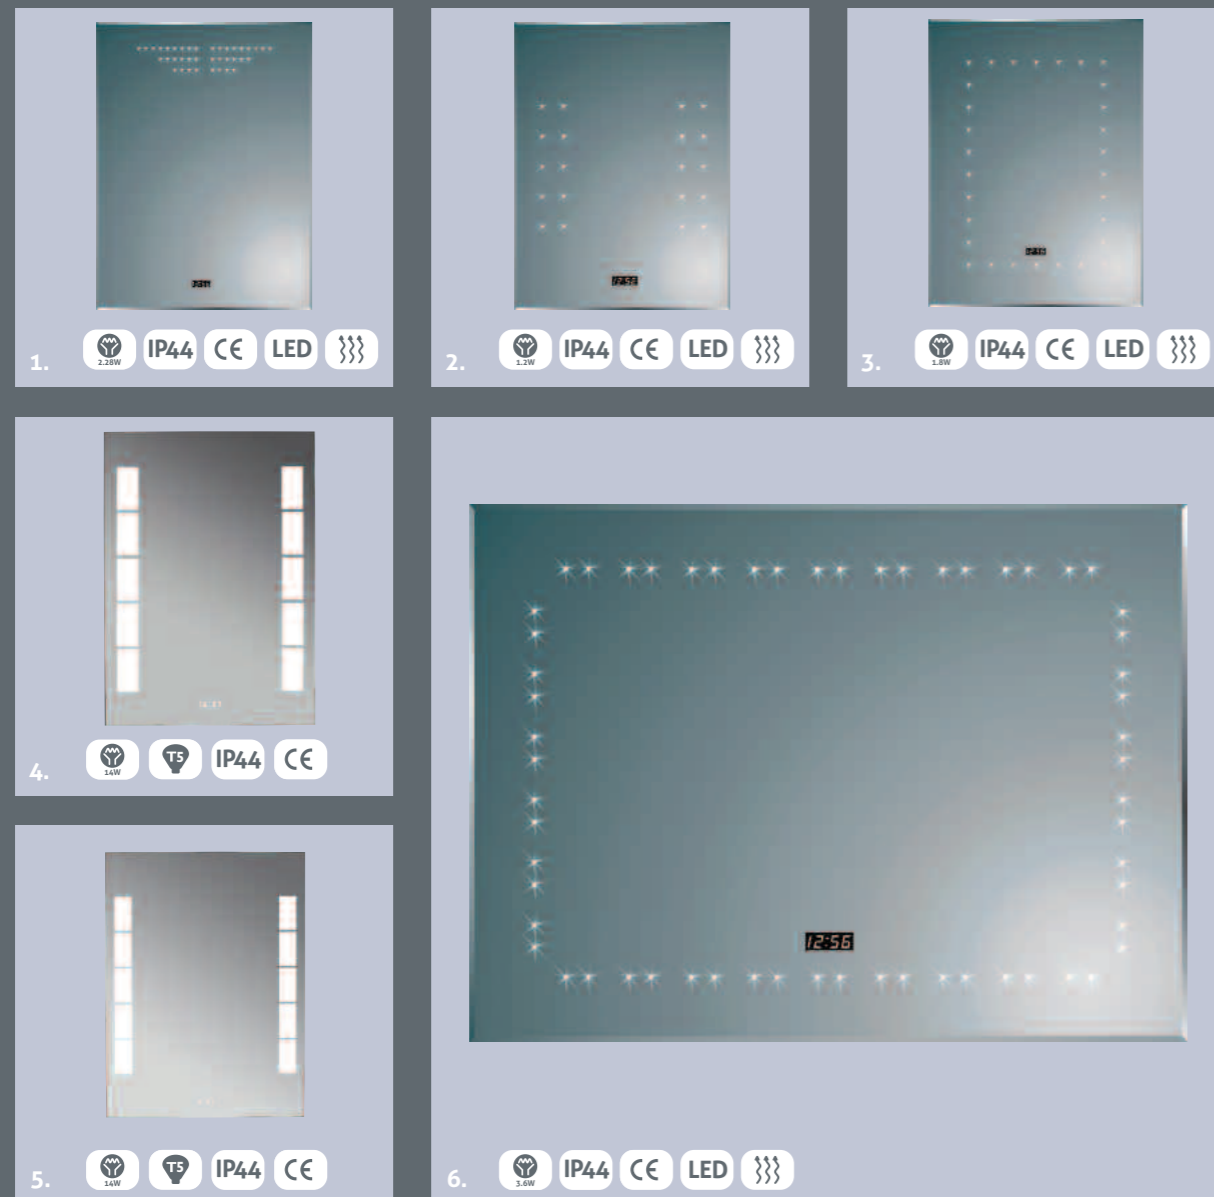

**illuminated  
mirrors**  
p254

**mirrors**  
p258

**wall cabinets  
including  
illuminated**  
p260

mirrors  
&  
cabinets

illuminated mirrors with digital clock

- |                   |               |      |
|-------------------|---------------|------|
| 1. Lanos Mirror   | W 600 x D 800 | £252 |
| 2. Tacoma Mirror  | W 500 x D 700 | £245 |
| 3. Electra Mirror | W 600 x D 800 | £265 |
| 4. Kimi Mirror    | W 600 x D 800 | £259 |
| 5. Poppy Mirror   | W 500 x D 700 | £259 |
| 6. Titan Mirror   | W 800 x D 600 | £274 |

**Infra red**  
Our mirrors are activated by infra red motion sensors

Please note all sensors must be 100mm away from any surface including walls.

Demister pads help to keep your mirror clear – look out for the symbol

- IP IP Rating
- Bulb Wattage
- CE CE Approved
- Bulb Sizes
- LED Light Emitting Diode
- Demister Pad

- |                   |               |      |
|-------------------|---------------|------|
| 7. Nola Mirror    | W 500 x D 700 | £247 |
| 8. Tilly Mirror   | W 600 x D 800 | £259 |
| 9. Ruby Mirror    | W 900 x D 600 | £259 |
| 10. Evie Mirror   | W 900 x D 600 | £270 |
| 11. Bryony Mirror | W 600 x D 800 | £270 |
| 12. Amelia Mirror | W 600 x D 600 | £259 |

Infra red  
Our mirrors are  
activated by infra  
red motion sensors

Please note all sensors must be 100mm away from any surface including walls.

Demister pads help to  
keep your mirror clear –  
look out for the symbol