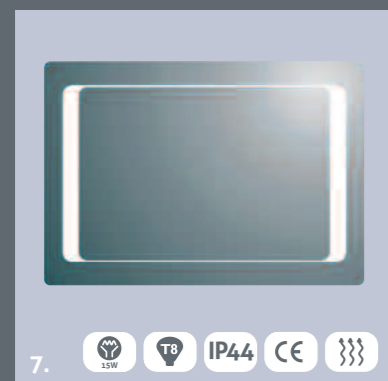

- IP IP Rating
- Bulb Wattage
- CE CE Approved
- Bulb Sizes
- LED Light Emitting Diode
- Demister Pad

- |                   |               |      |
|-------------------|---------------|------|
| 7. Nola Mirror    | W 500 x D 700 | £247 |
| 8. Tilly Mirror   | W 600 x D 800 | £259 |
| 9. Ruby Mirror    | W 900 x D 600 | £259 |
| 10. Evie Mirror   | W 900 x D 600 | £270 |
| 11. Bryony Mirror | W 600 x D 800 | £270 |
| 12. Amelia Mirror | W 600 x D 600 | £259 |

**Infra red**  
Our mirrors are activated by infra red motion sensors

Please note all sensors must be 100mm away from any surface including walls.

mirrors  
&  
cabinets

illuminated mirrors

- |                   |               |      |
|-------------------|---------------|------|
| 1. Alexis Mirror  | W 500 x D 700 | £222 |
| 2. Cara Mirror    | W 500 x D 700 | £222 |
| 3. Mercury Mirror | W 450 x D 700 | £226 |
| 4. Davina Mirror  | W 500 x D 700 | £210 |
| 5. Nadine Mirror  | W 600 x D 800 | £238 |
| 6. Jasmine Mirror | W 600 x D 600 | £222 |
| 7. Irene Mirror   | W 700 x D 500 | £222 |

- IP Rating
- Bulb Wattage
- CE Approved
- Bulb Sizes
- Light Emitting Diode
- Demister Pad

- |                     |                |      |
|---------------------|----------------|------|
| 8. Dino Mirror      | W 800 x D 600  | £244 |
| 9. Lynda Mirror     | W 1000 x D 700 | £243 |
| 10. Rochelle Mirror | W 500 x D 700  | £238 |
| 11. Tessa Mirror    | W 400 x D 600  | £200 |
| 12. Cristal Mirror  | W 600 x D 800  | £222 |
| 13. Miya Mirror     | W 600 x D 800  | £222 |