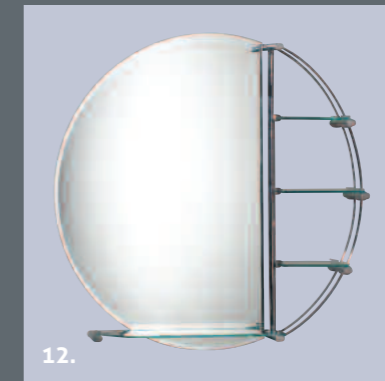

Infra red  
Our mirrors are  
activated by infra  
red motion sensors

Please note all sensors must be 100mm away from any surface including walls.

mirrors  
&  
cabinets

mirrors

- |                                  |                |      |
|----------------------------------|----------------|------|
| 1. Eleanor Mirror                | W 600 x D 600  | £105 |
| 2. Keira Mirror with Glass Shelf | W 650 x D 900  | £116 |
| 3. Erika Mirror with Glass Shelf | W 650 x D 900  | £116 |
| 4. Angel Mirror with Glass Shelf | W 500 x D 900  | £116 |
| 5. Ronin 700 Mirror              | W 500 x D 700  | £103 |
| 6. Ronin 900 Mirror              | W 900 x D 600  | £114 |
| 7. Ronin 1000 Mirror             | W 400 x D 1000 | £125 |

- |                                       |               |      |                                      |               |      |
|---------------------------------------|---------------|------|--------------------------------------|---------------|------|
| 8. Aerio Mirror                       | W 450 x D 600 | £61  | 13. Lara Mirror with 4 Glass Shelves | W 800 x D 800 | £165 |
| 9. Altima Mirror                      | W 450 x D 600 | £61  | 14. Annisha Mirror                   | W 600 x D 600 | £61  |
| 10. Nova Mirror                       | W 450 x D 600 | £61  | 15. Shanon Mirror                    | W 600 x D 800 | £116 |
| 11. Cirrus Mirror                     | W 600 x D 800 | £81  | 16. Naomi Mirror                     | W 550 x D 750 | £105 |
| 12. Lacey Mirror with 4 Glass Shelves | W 800 x D 800 | £165 | 17. Jessie Mirror with Glass Shelf   | W 500 x D 700 | £61  |